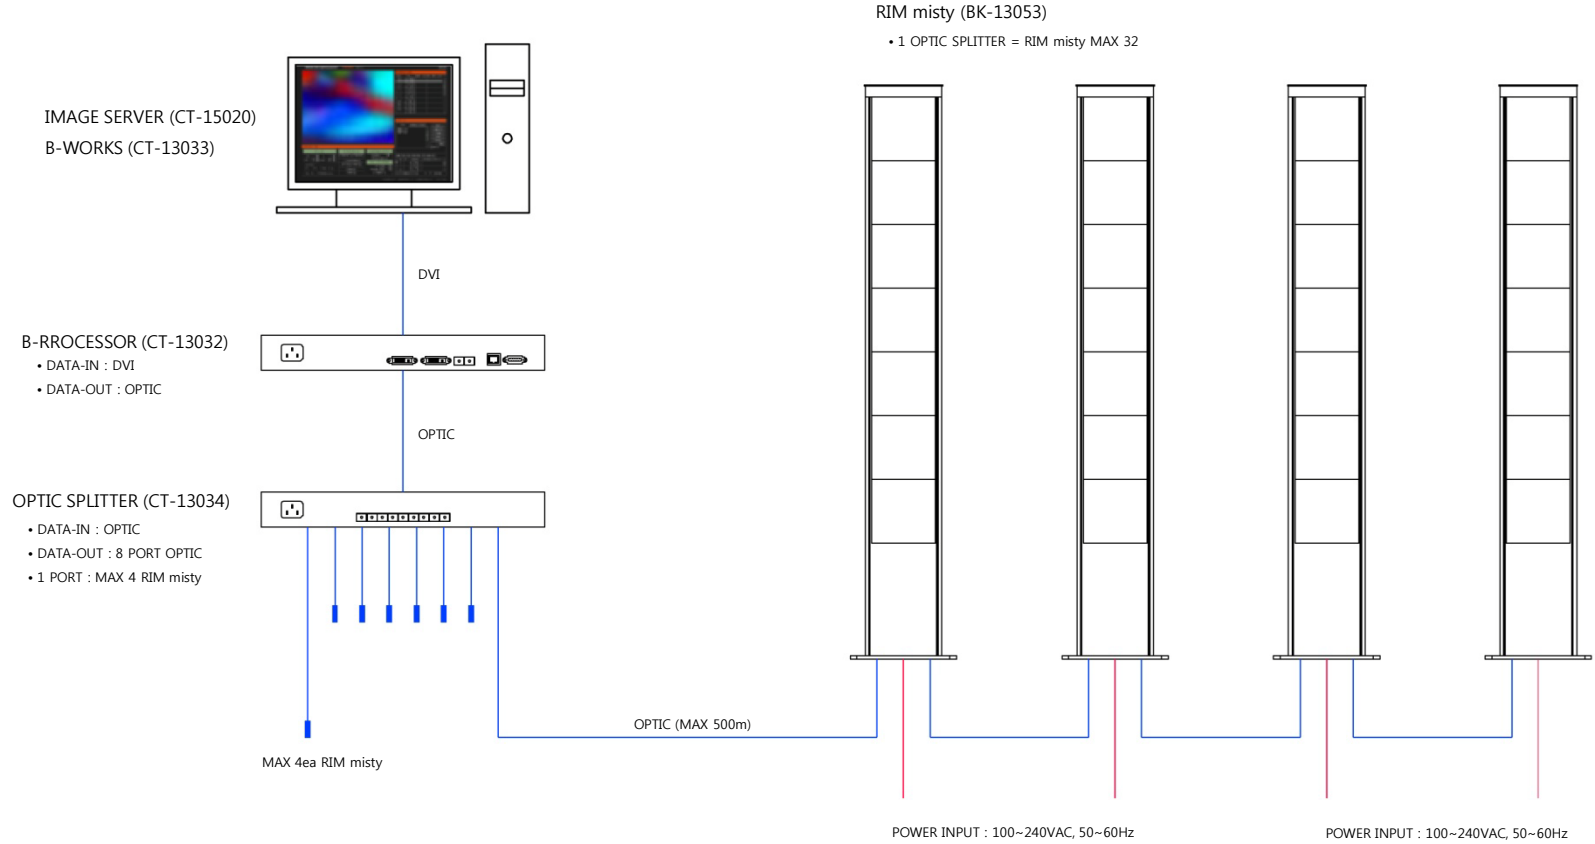

## 3. SPECIFICATIONS

- PRODUCT CODES : BK-13053
- MATERIAL : Body in aluminum and galvanized steel chromate pre-treated finished polyurethane coated RAL7039 matt black.  
5mm Toughened safety glass cover
- DIMENSIONS : 350mm(W) x 140mm(D) x 2700mm(H)
- WEIGHT : 75kg
- PROTECTION CLASS : IP55, Class I
- OPERATING TEMPERATURE : -20°C~50°C
- POWER SUPPLY : 100~240VAC 50~60Hz
- POWER CONSUMPTION : 175W max
- PIXEL PITCH : 37.5mm
- RESOLUTION : 8x56
- VIEW ANGLE : 140°x140°
- CONTROL : IMAGE-LED Protocol

## 4. DRAWING & MOUNTING DIAGRAM

## 5. WIRING DIAGRAM

※ EXAMPLE (RIM misty 20set를 연결할 경우의 계통도)