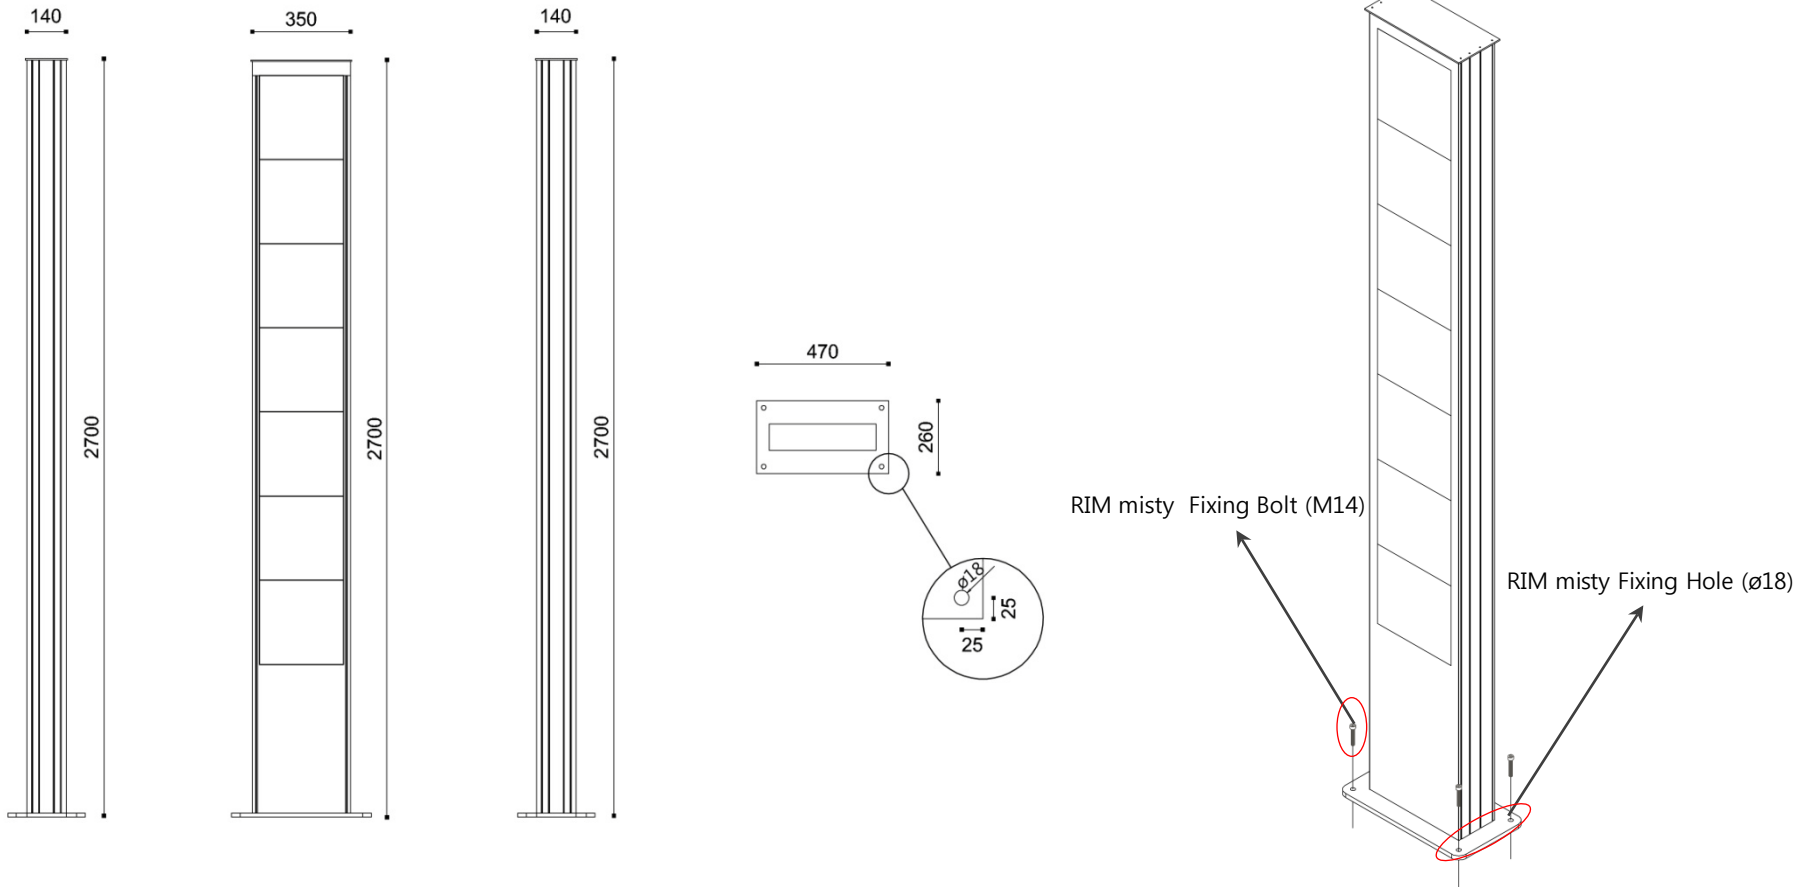

4. DRAWING & MOUNTING DIAGRAM